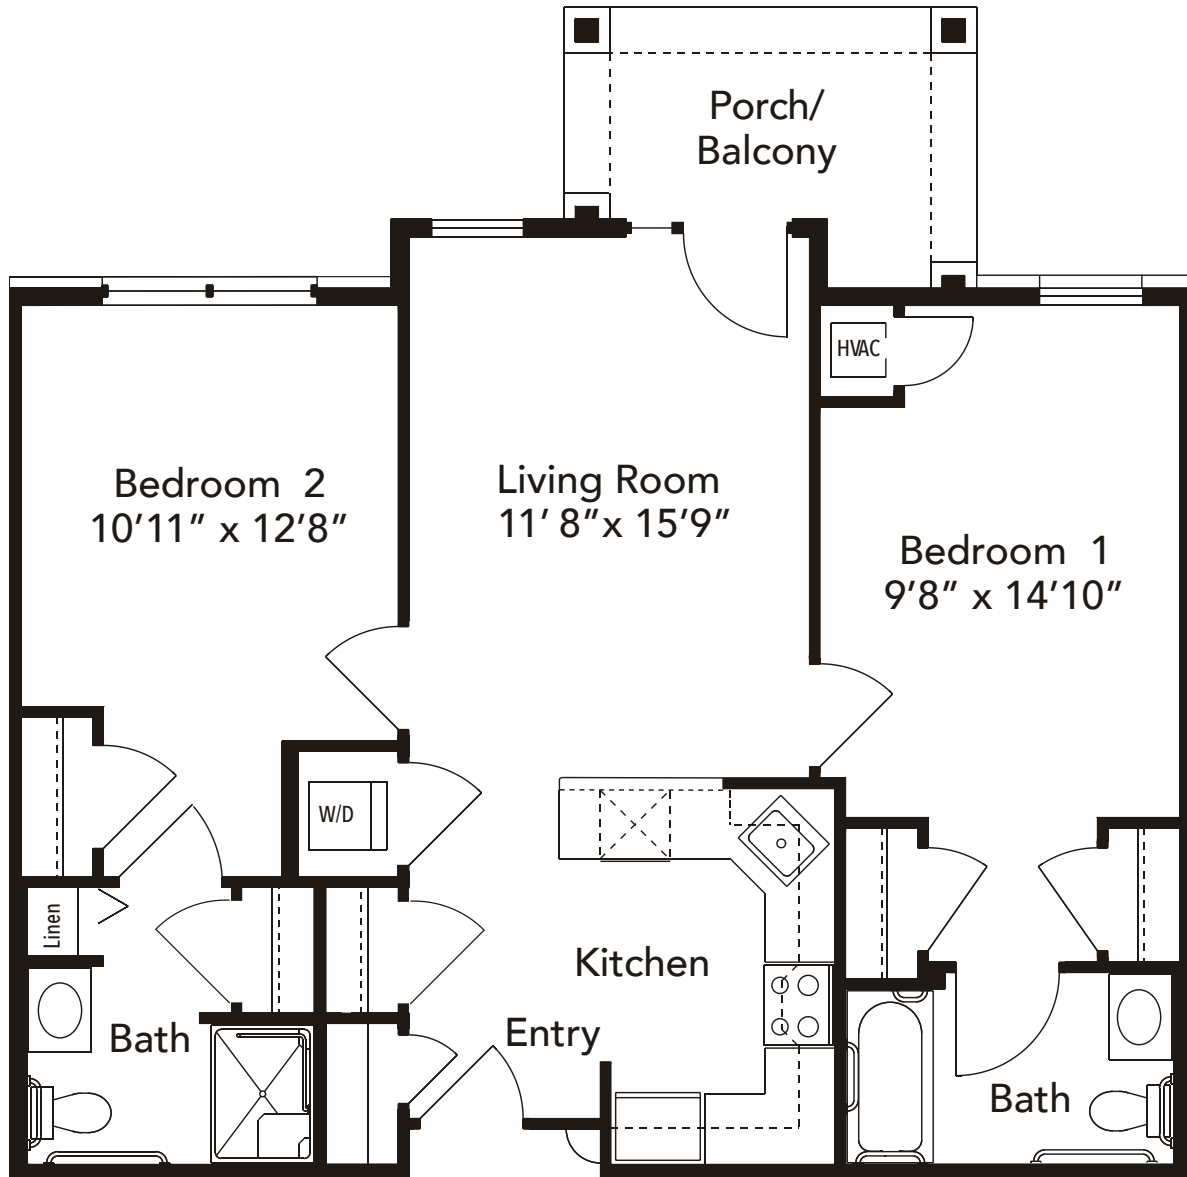

Atwood

Two Bedroom
Two Bath
895 sq. ft.

Ohio Living
Lake Vista

This brochure is for illustration purposes only and is not part of any legal document. Floor plans are subject to change without notice. Some features shown may be optional. Please consult a set of blueprints for exact details and measurements. 8/15/03